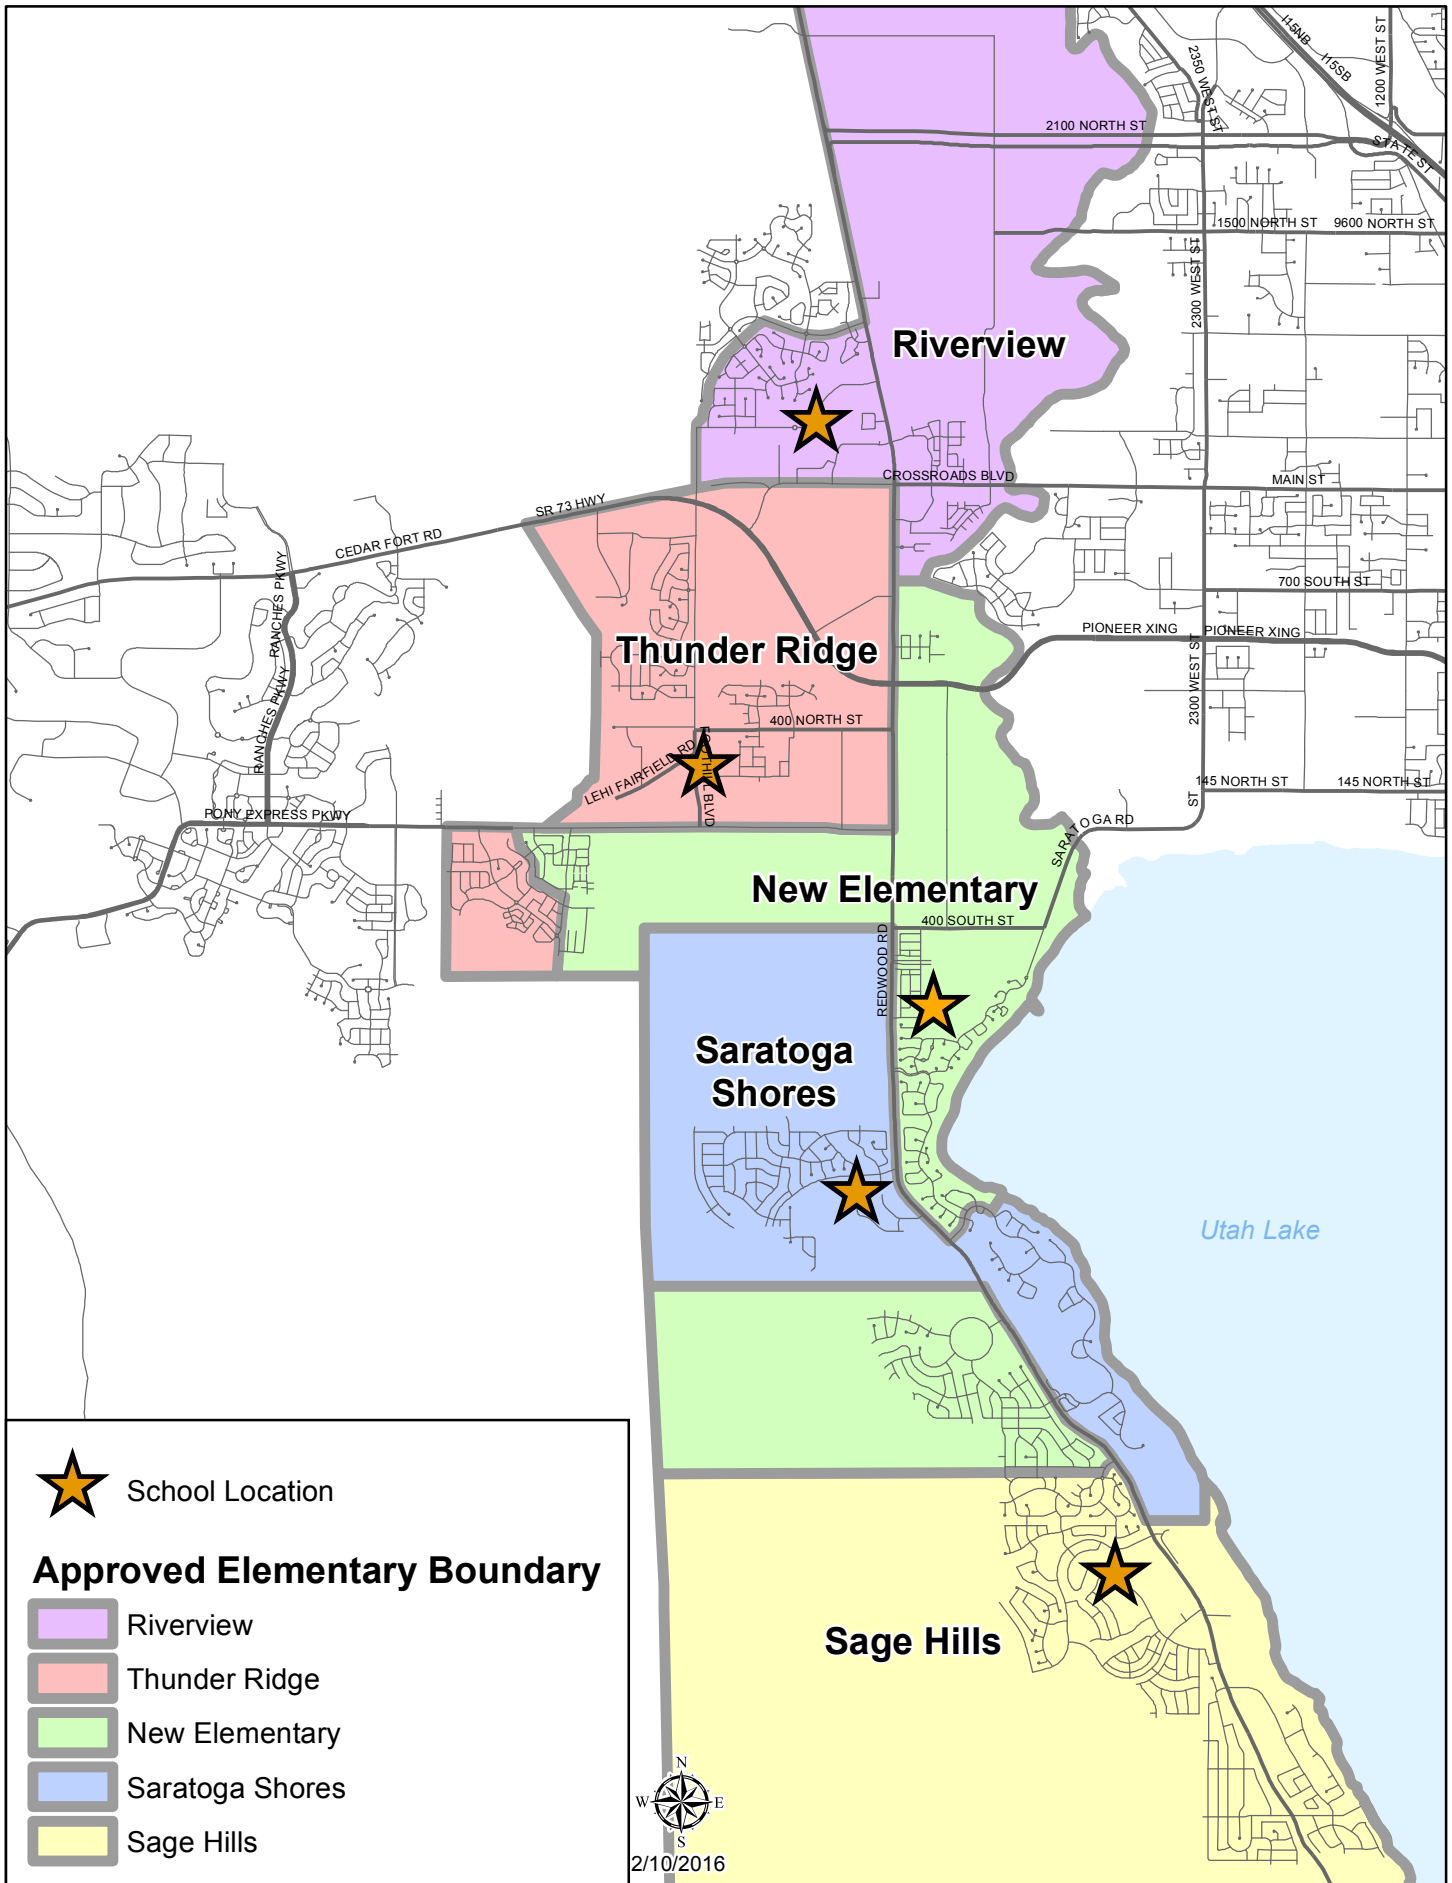

APPROVED ELEMENTARY BOUNDARY

Beginning Fall 2016

 School Location

Approved Elementary Boundary

-  Riverview
-  Thunder Ridge
-  New Elementary
-  Saratoga Shores
-  Sage Hills

2/10/2016